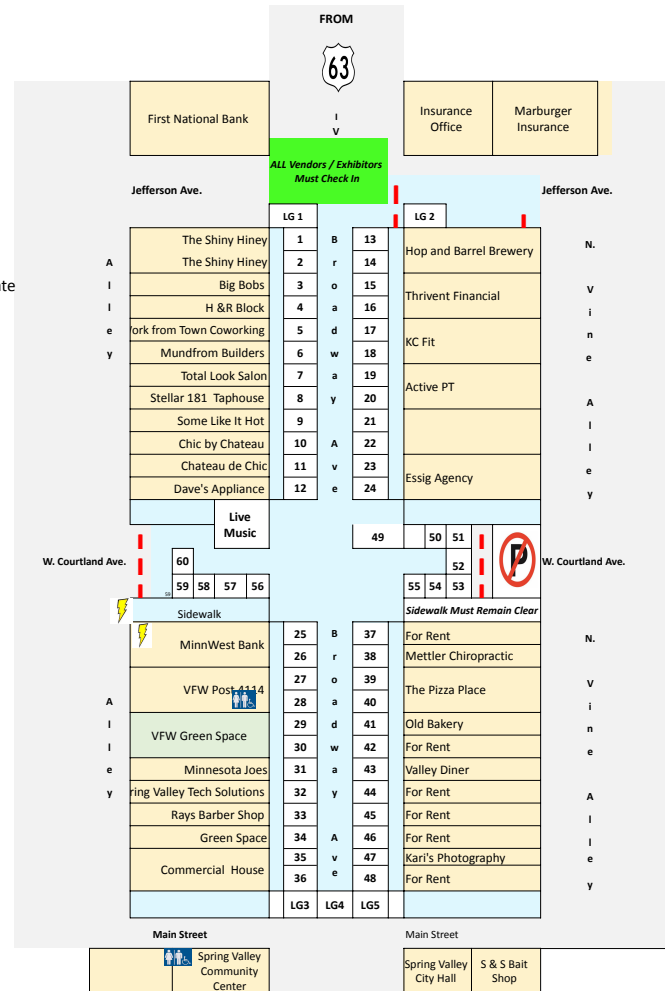

- LG 1 Marzolf Implement  
 LG 2 Matt's Auto Body  
 LG 3-5 Valley Transport /Midwest Sales

**NOTE:** Some spaces have 2 vendors as they don't require the entire space

Legend / Key	
	Vendor Check In Area
	LG # Large Group Space
	FT # Food Truck Space
	#'s Vendor / Exhibitor
	Street Barricade
	Parking
	Event Space
	Road/ Streets
	Restrooms
	Power Access/ Band