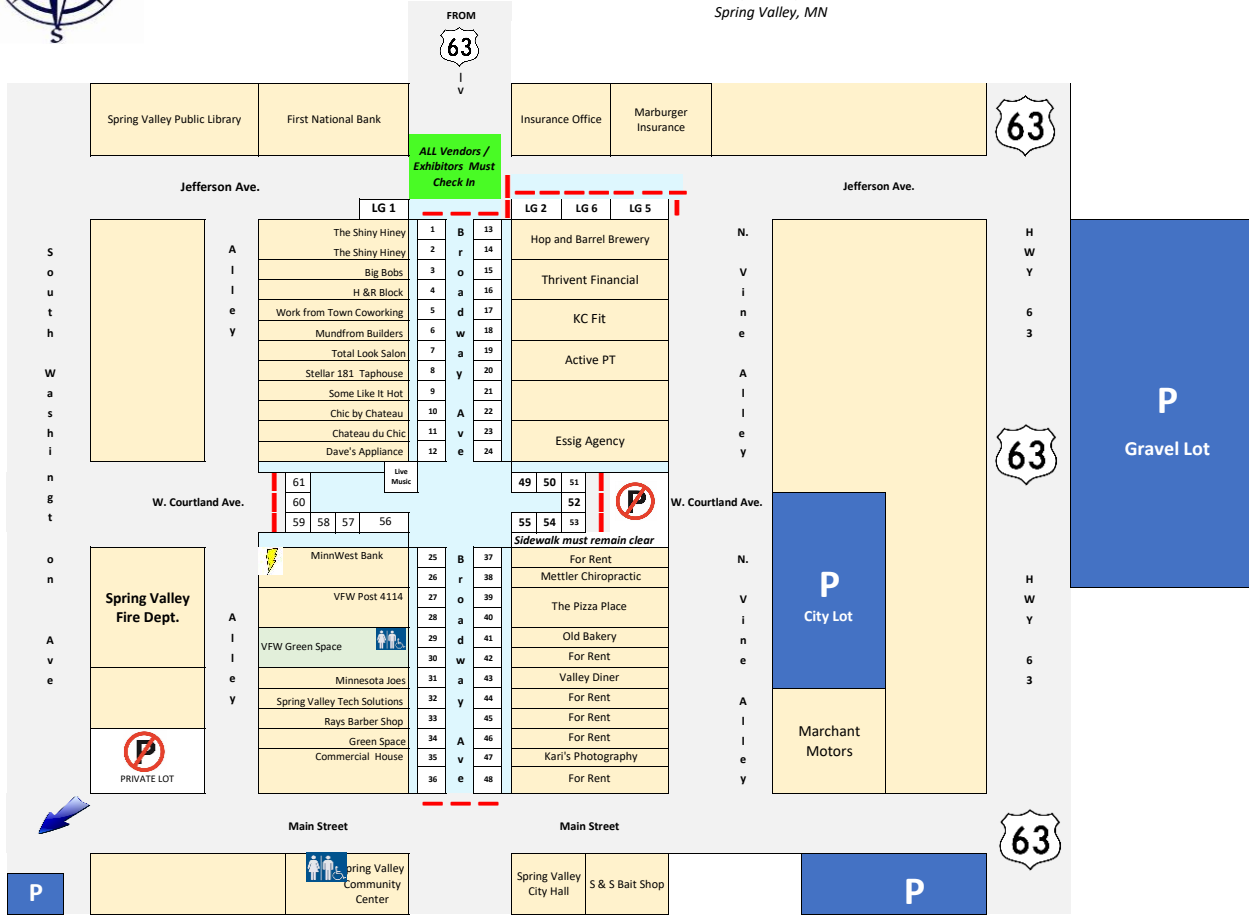

Wednesdays on Broadway Event Map

Wednesday, July 20th, 2022
Spring Valley, MN

Additional Parking at Spring Creek Park

Legend / Key	
	Vendor Check In Area
	Reserved / No Parking
	Event Space
	Road / Streets
	Large Group Space
	Vendor / Exhibitor
	Street Barricade
	Parking
	Restrooms
	Power Access