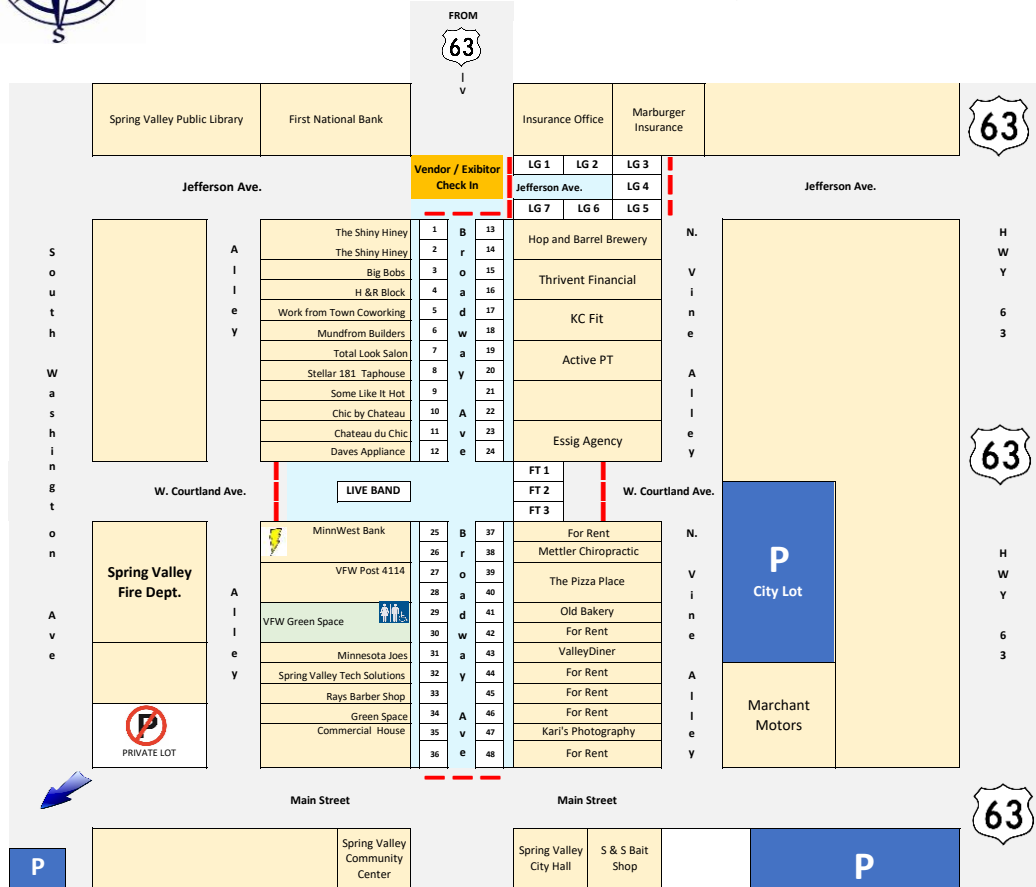

Wednesdays on Broadway Event Map

Wednesday, June 15, 2022

Legend / Key	
	Vendor Check In Area
	LG # Large Group Space
	FT # Food Truck Space
	#'s Vendor / Exhibitor
	Street Barricade
	Parking
	Event Space
	Road/ Streets
	Restrooms
	Power Access/ Band

Additional Parking at Spring Creek Park